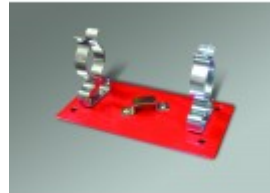

Heavy foam nozzle type S 2-15, with Storz-C/52-coupling  
Kurzbeschreibung [Learn More](#)

Heavy foam nozzle type S 4-15  
Kurzbeschreibung [Learn More](#)

Medium expansion foam pipe M4, Storz-65mm-MS-coupling  
Kurzbeschreibung [Learn More](#)

Kombination foam pipe type KR-S/M 4  
Kurzbeschreibung [Learn More](#)

Bracket for foam inline inductor type Z2  
Kurzbeschreibung [Learn More](#)

Bracket for multipurpose branchpipe c/w bracket for coupling spanner Storz B/C TG  
Kurzbeschreibung [Learn More](#)

Bracket for multipurpose branchpipe, made of stainless steel, c/w 1 bracket holder for coupling key  
Kurzbeschreibung [Learn More](#)

Divider with screw down valves inlet Storz-C/52, made of brass outlet 2 x Storz-C/52, made of brass  
Kurzbeschreibung [Learn More](#)